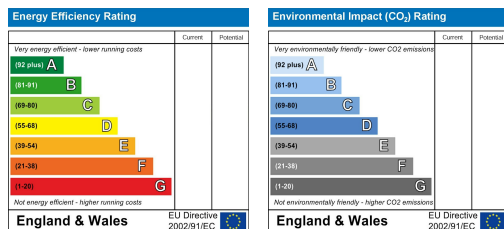

Energy Efficiency Graph

These particulars, whilst believed to be accurate are set out as a general outline only for guidance and do not constitute any part of an offer or contract. Intending purchasers should not rely on them as statements of representation of fact, but must satisfy themselves by inspection or otherwise as to their accuracy. No person in this firm's employment has the authority to make or give any representation or warranty in respect of the property.

159 High Street, Strood, Rochester, Kent, ME2 4TH

Tel: 01634 735335 Email: justine@medwaymortgageshop.co.uk <https://www.medwaymortgageshop.co.uk>